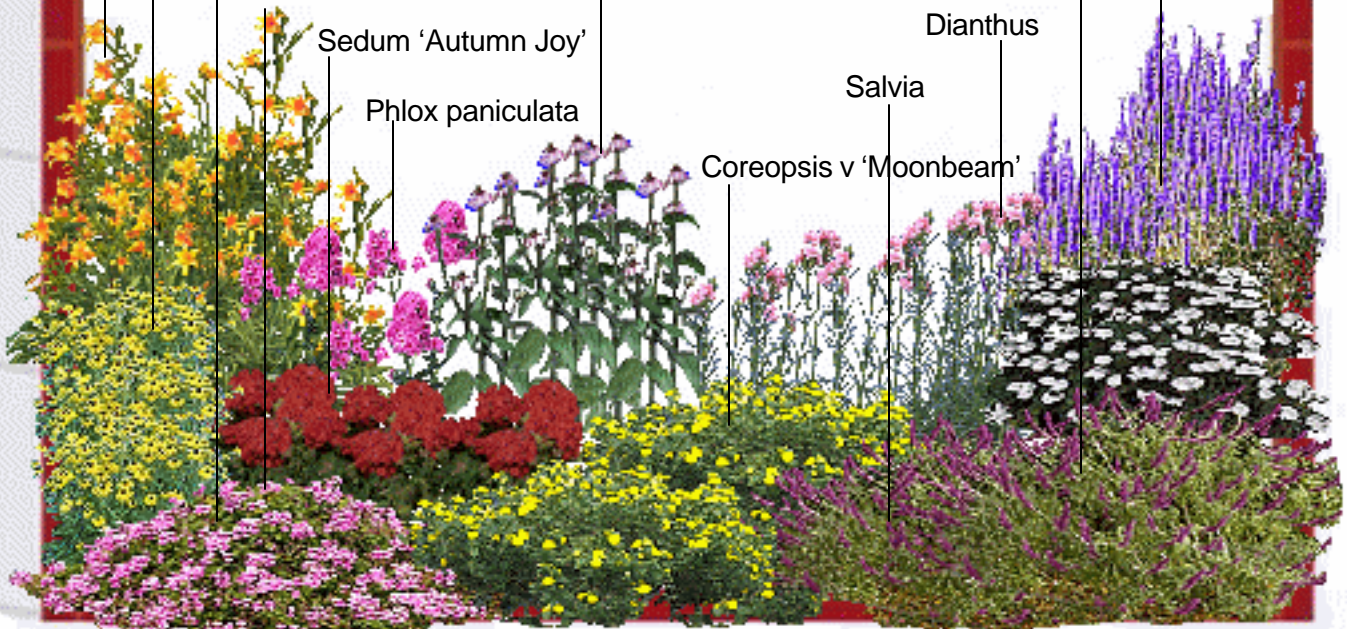

Create A Long Blooming Garden

Create a long blooming perennial garden and you can enjoy their true beauty and grace for an extended period. Combine color, characteristics, size and form to maximize your garden enjoyment. Perennials are an indispensable part of every garden. Discover the beauty and magic of a long blooming perennial garden.

Hemerocallis
'Stella de Oro'

Rudbeckia f 'Goldstrum'

Geranium lancastricense

Sedum 'Autumn Joy'

Phlox paniculata

Echinacea p 'Magnus'

Coreopsis v 'Moonbeam'

Veronica 'Sunny Border Blue'

Leucanthemum 'Becky'

Dianthus

Salvia